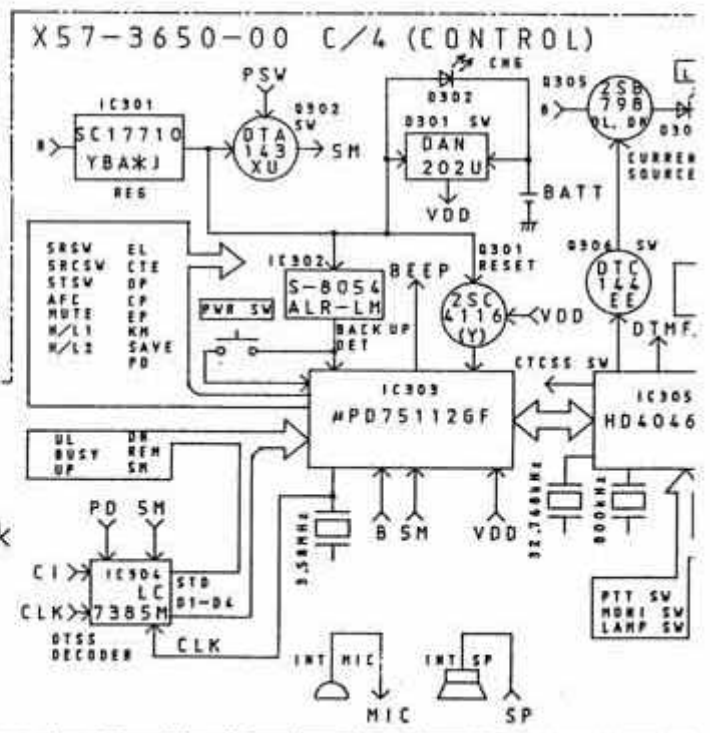

TX-RX UNIT (X57-3650-00)

f. = the frequency
in the displ

TH-47 BLOCK DIAGRAM