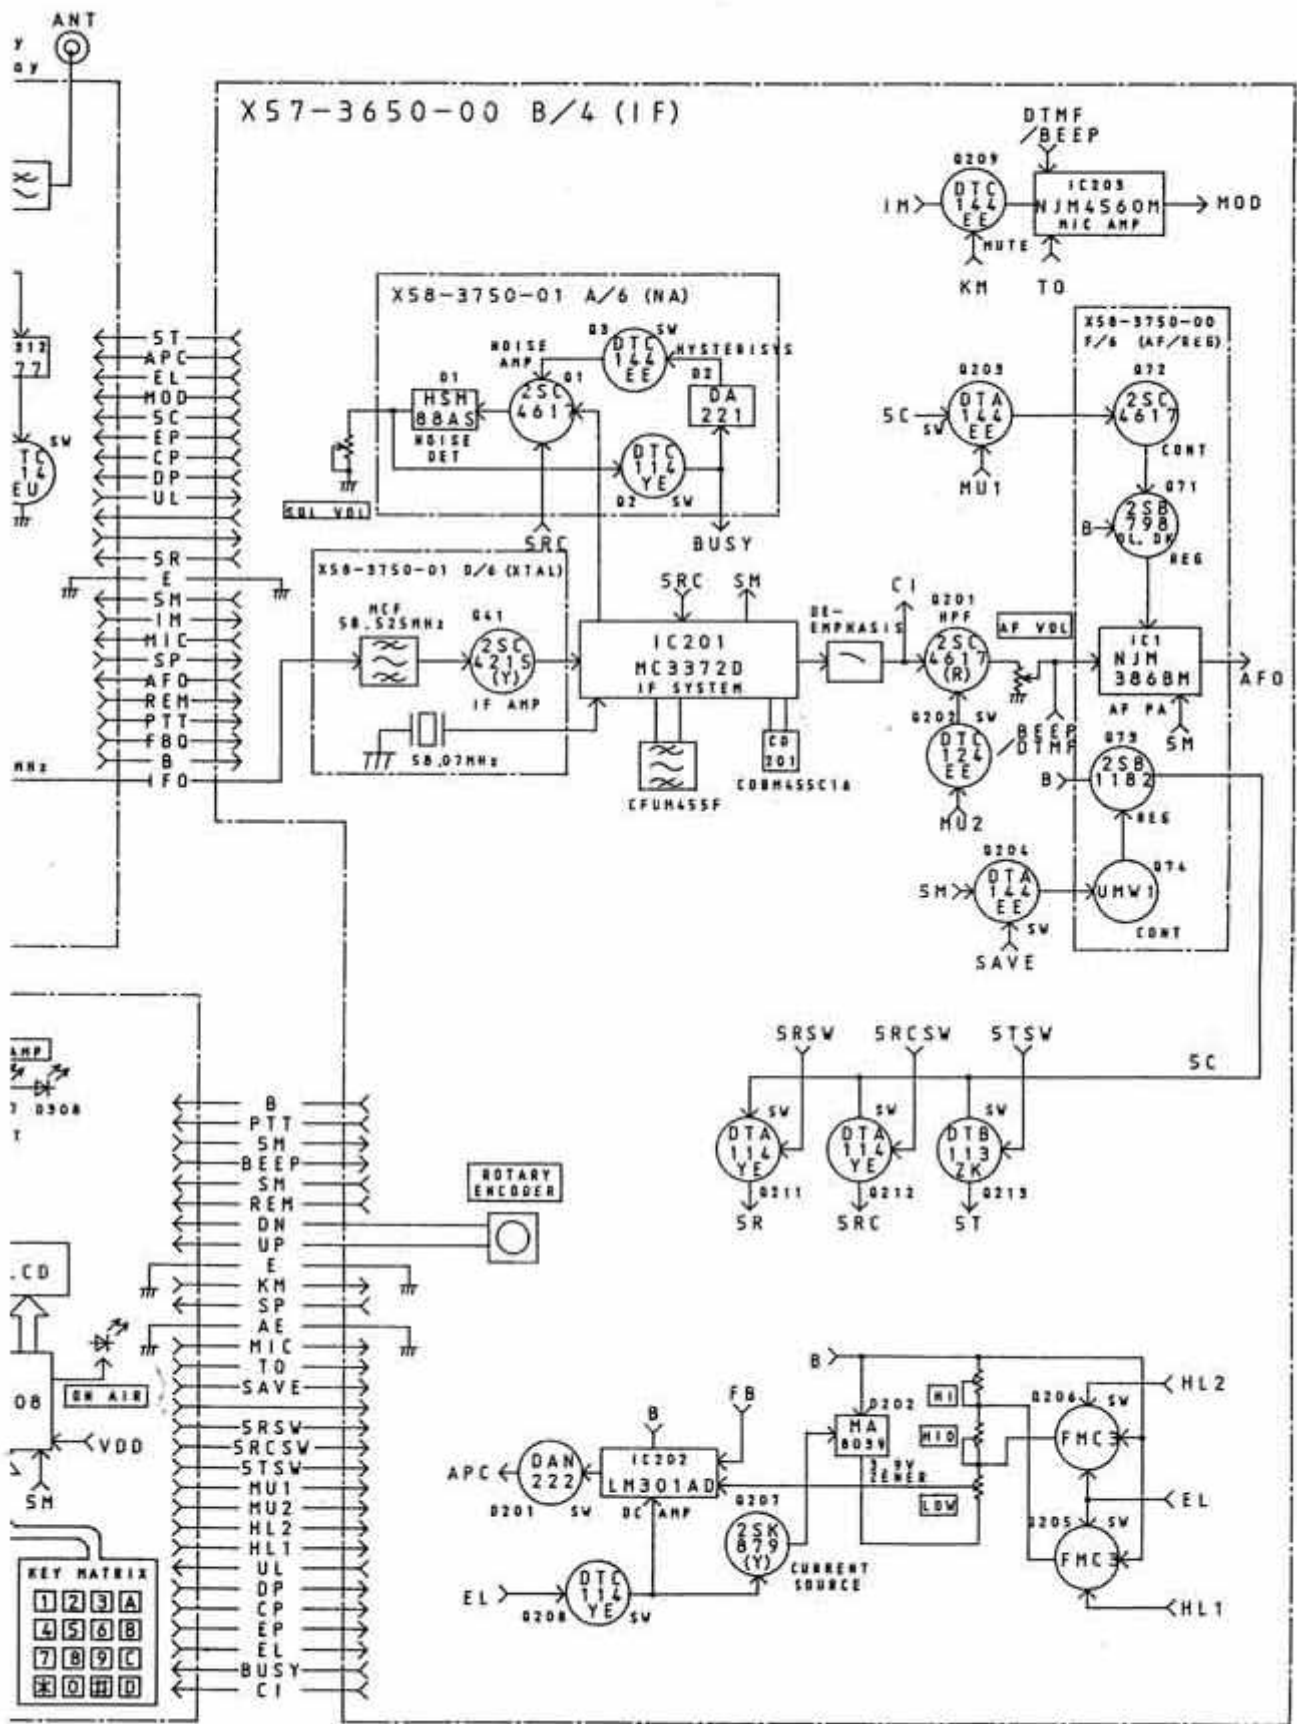

TX-RX UNIT (X57-3650-00)

f. = the frequency
in the displ

TH-47 BLOCK DIAGRAM